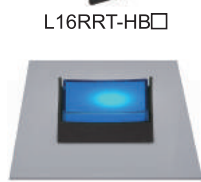

## Ø16 Pilot Lights (L16RR Series)

Type	Appearance	Model	Contact block	LED block
			C contact	DC voltage
Flat round, extended	 L16RR-EY□	L16RR-E□5	—	1 (5VDC)
		L16RR-E□12		1 (12VDC)
		L16RR-E□24		1 (24VDC)
※□ indicates color: <b>R</b> , <b>B</b> , <b>G</b> , <b>Y</b> , <b>W</b> ※The light unit and LED blocks are sold separately. (light unit: bold letters, LED block: regular letters) ※The LED color is the same as the control unit.				
• Dimensions (unit: mm) <div style="display: flex; justify-content: space-around; align-items: flex-start;">    </div> <p style="text-align: right;">※For panel cut-out dimensions, please refer to page A-48.</p>				

Type	Appearance	Model	Contact block	LED block
			C contact	DC voltage
Flat square (half guard), extended	 L16RRS-HG□	L16RRS-H□5	—	1 (5VDC)
		L16RRS-H□12		1 (12VDC)
		L16RRS-H□24		1 (24VDC)
※□ indicates color: <b>R</b> , <b>B</b> , <b>G</b> , <b>Y</b> , <b>W</b> ※The light unit and LED blocks are sold separately. (light unit: bold letters, LED block: regular letters) ※The LED color is the same as the control unit.				
• Dimensions (unit: mm) <div style="display: flex; justify-content: space-around; align-items: flex-start;">    </div> <p style="text-align: right;">※For panel cut-out dimensions, please refer to page A-48.</p>				

# LAMP Ø16 Pilot Lights

Type	Appearance	Model	Contact block	LED block
			C contact	DC voltage
Flat rectangular (half guard), extended		L16RRT-H□5	—	1 (5VDC)
		L16RRT-H□12		1 (12VDC)
		L16RRT-H□24		1 (24VDC)

※□ indicates color: **R**, **B**, **G**, **Y**, **W**  
 ※The light unit and LED blocks are sold separately.  
 (light unit: bold letters, LED block: regular letters)  
 ※The LED color is the same as the control unit.