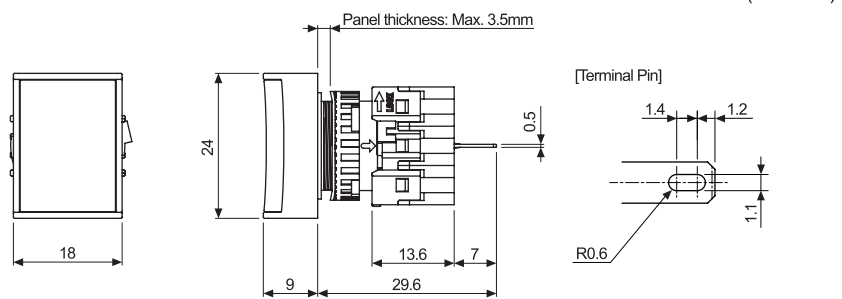

## Ø16 Pilot Lights (L16RR Series)

Type	Appearance	Model	Contact block	LED block
			C contact	DC voltage
Flat round, extended	 L16RR-EY□	L16RR-E□5	—	1 (5VDC)
		L16RR-E□12		1 (12VDC)
		L16RR-E□24		1 (24VDC)
※□ indicates color: <b>R</b> , <b>B</b> , <b>G</b> , <b>Y</b> , <b>W</b> ※The light unit and LED blocks are sold separately. (light unit: bold letters, LED block: regular letters) ※The LED color is the same as the control unit.				
• Dimensions (unit: mm) <div style="display: flex; justify-content: space-around; align-items: flex-start;">    </div> <p style="text-align: right;">※For panel cut-out dimensions, please refer to page A-48.</p>				

Type	Appearance	Model	Contact block	LED block
			C contact	DC voltage
Flat square (half guard), extended	 L16RRS-HG□	L16RRS-H□5	—	1 (5VDC)
		L16RRS-H□12		1 (12VDC)
		L16RRS-H□24		1 (24VDC)
※□ indicates color: <b>R</b> , <b>B</b> , <b>G</b> , <b>Y</b> , <b>W</b> ※The light unit and LED blocks are sold separately. (light unit: bold letters, LED block: regular letters) ※The LED color is the same as the control unit.				
• Dimensions (unit: mm) <div style="display: flex; justify-content: space-around; align-items: flex-start;">    </div> <p style="text-align: right;">※For panel cut-out dimensions, please refer to page A-48.</p>				

• Dimensions

※For panel cut-out dimensions, please refer to page A-48.

Control Switches

Ø16

Ø22/25

Ø30

□30

Push Button Switches